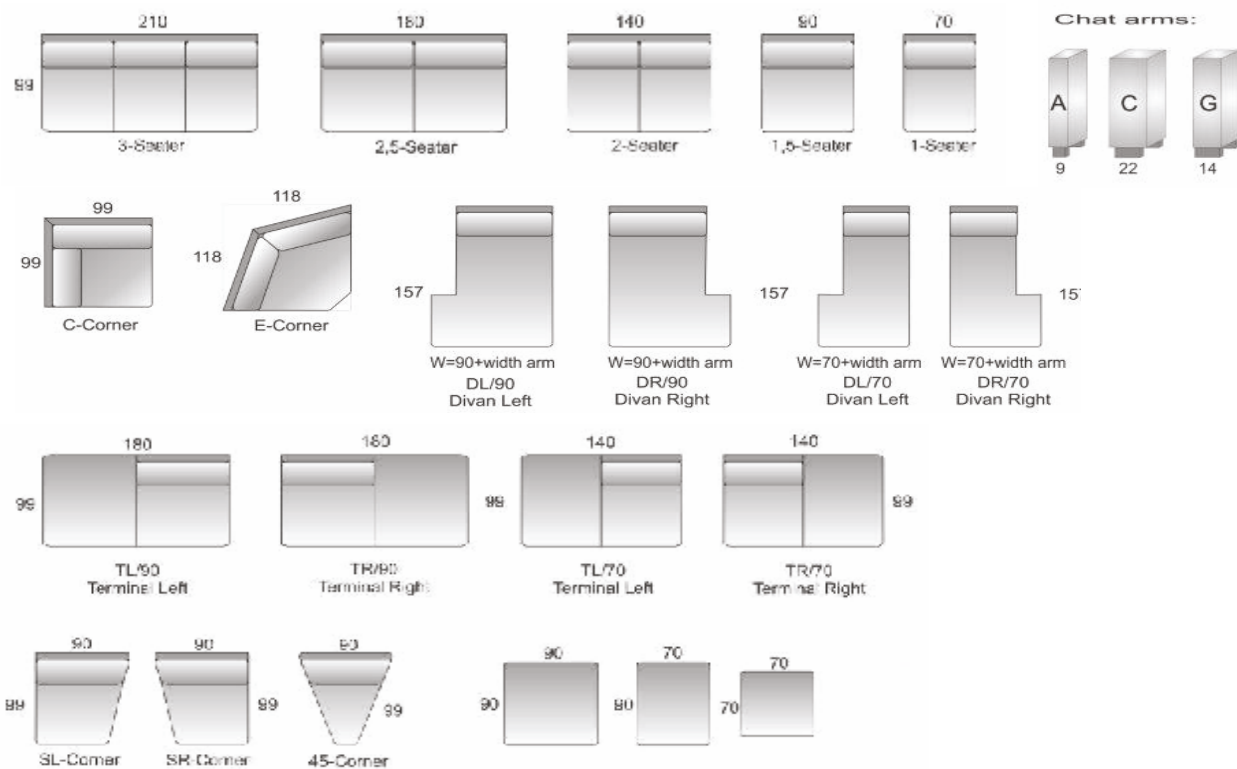

Chat

Chat 2,5 D90 ARM C

Chat

PRODUCT INFORMATION

MEASUREMENTS:*

	2,5 STR	D divan	ARM C
WIDTH	1800	1120	220
HEIGHT	800	800	800
DEPTH	990	1570	990

* Dimensions may be differences +/- 3%, depending on the choice and configuration upholstery

other sizes available below on elements drawings

STANDARD:

SEAT: filled in with polyurethane foam and polyester fibre;

fixed seat cushions

BACK: filled in with polyurethane foam and polyester fibre

Each arm and corner part (C, E) is including in the price 1 scatter cushion 45x45

ELEMENTS:

Chat 3 ARM C

Chat 1 Chair

Chat

Chat 2,5D90 ARM C